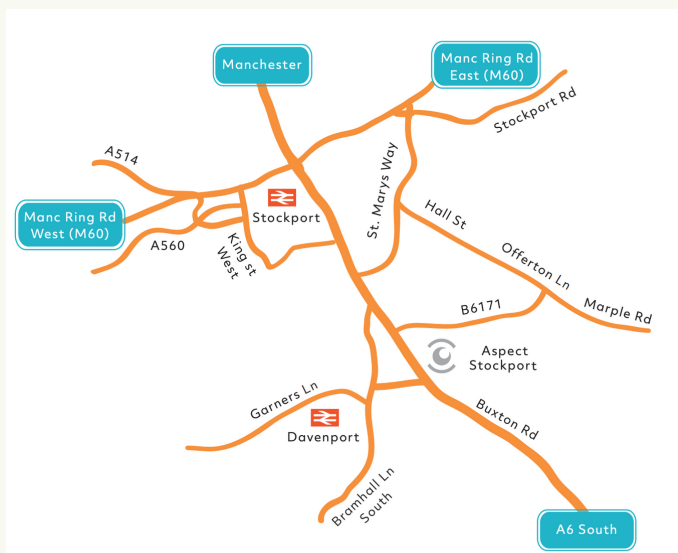

Accessible Aspect

With free car parking on-site and less than 20 minutes from both Manchester city centre and Manchester airport, it is an ideal location for research in Manchester.

By Rail

Stockport Train Station is less than 10 minutes by car from Aspect Stockport with trains regularly stopping from London and other national destinations

By Air

Manchester airport is 10km away from Aspect Stockport with excellent road links to connect you to the venue. The airport serves many international airlines making it suitable for those travelling from numerous countries.

By Car

Aspect Stockport has free on-site parking which means it is perfect for anyone travelling to the venue by car. Situated on the a6 and less than 10 minutes from the m56 and another 10 minutes from the m60, it is well served for those who are making their own way to the venue.