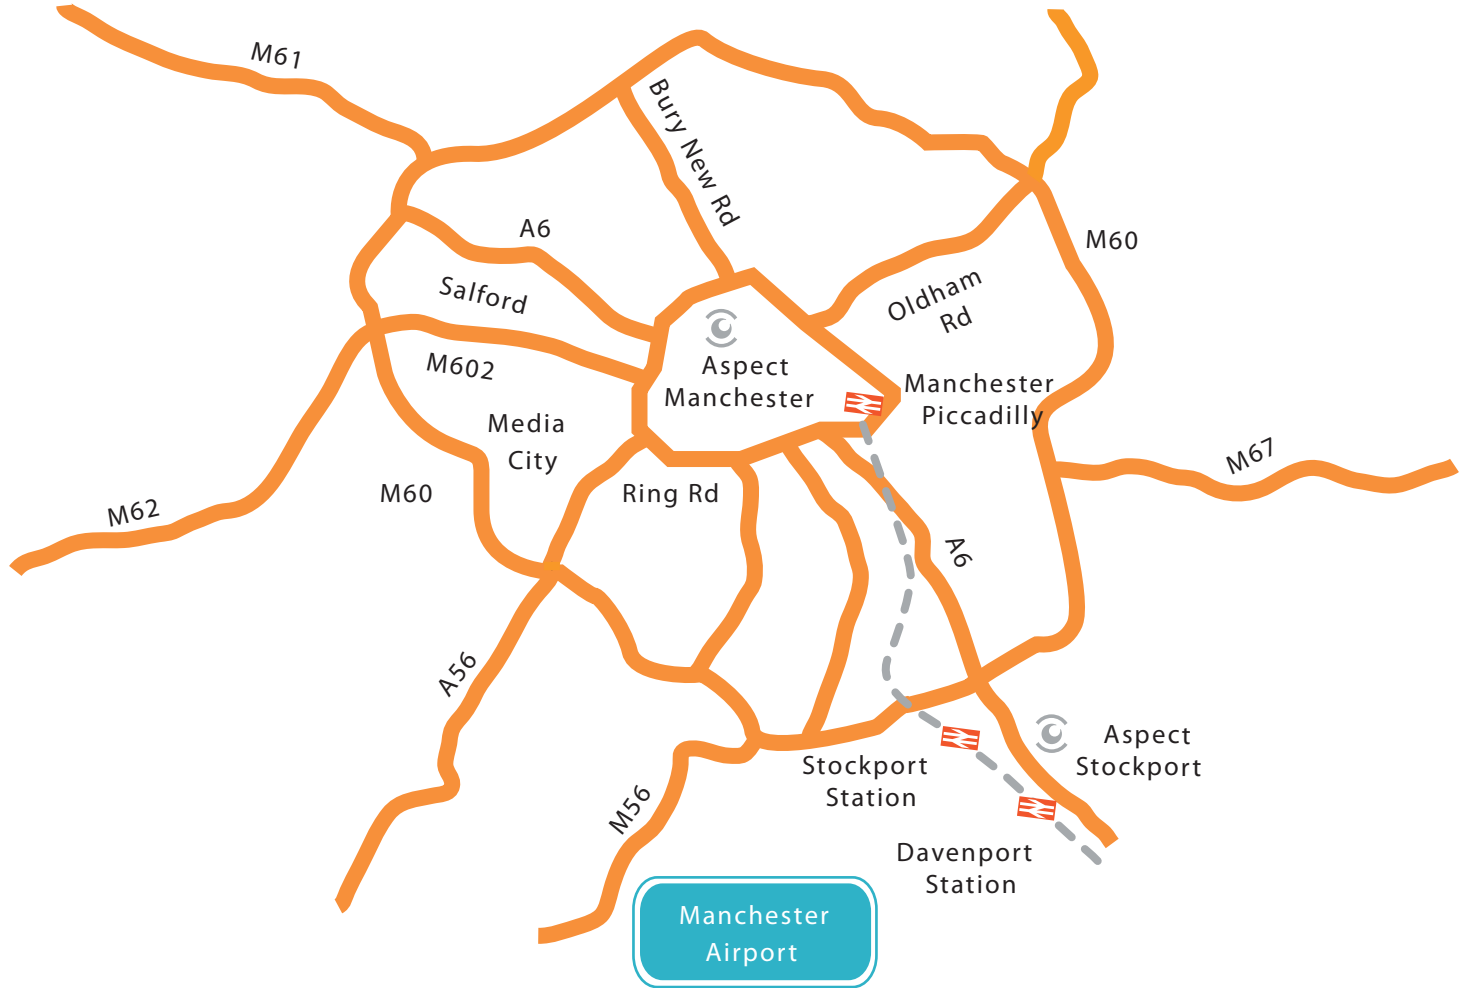

Aspect Manchester
87-89 Chapel Street
Manchester, M3 5DF
0161 242 7858

Aspect Stockport
Bank house, 147 Buxton Road,
Stockport, SK2 6EQ
0161 242 7858

www.aspectviewingfacilities.com